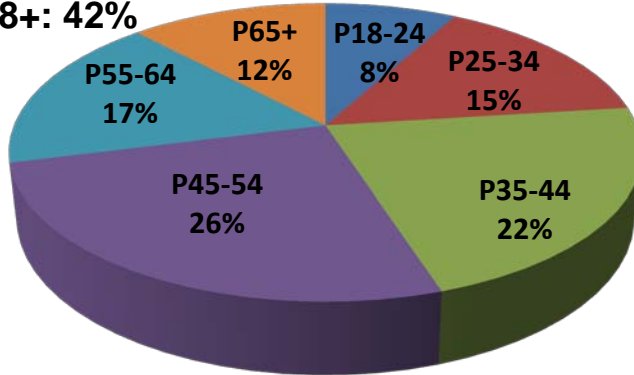

## Primetime Audience Composition

Men 18+: 58%

Women 18+: 42%

Base: 18+

## Primetime Geographic Distribution

Base: 18+

Distribution (Feb. '12):

75 million homes