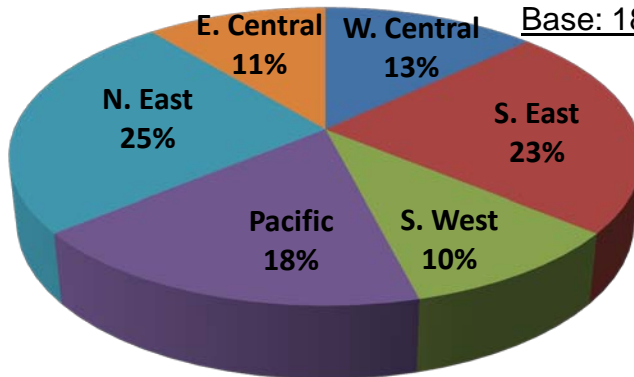

## Primetime Audience Composition

Men 18+: 58%

Women 18+: 42%

Base: 18+

## Primetime Geographic Distribution

Base: 18+

Distribution (Feb. '12):

75 million homes